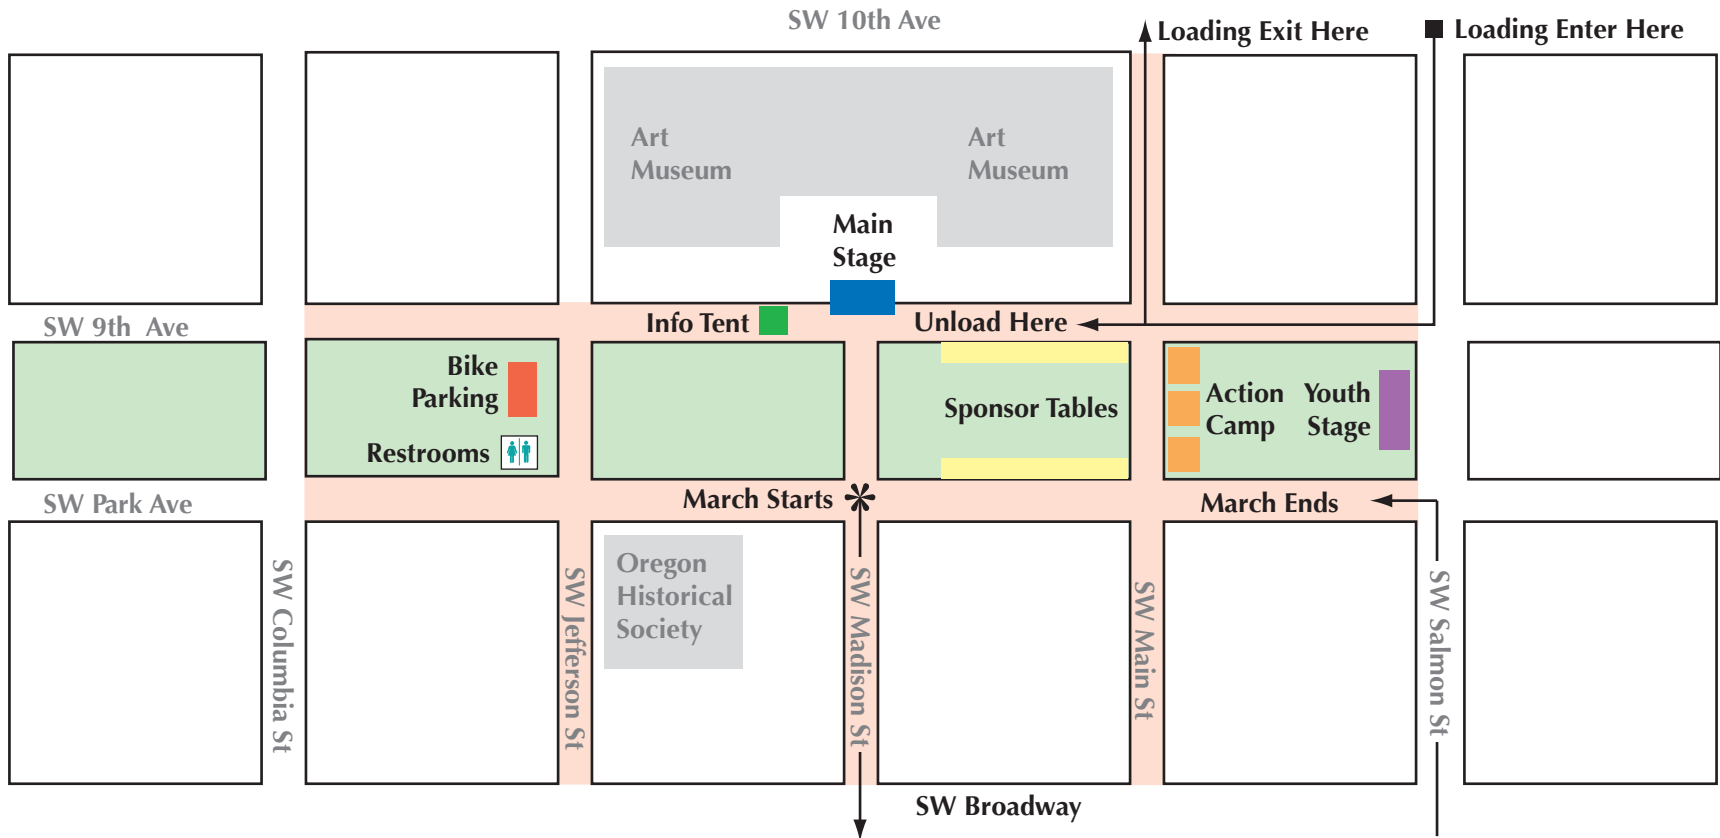

March 18 Rally/March & Action Camp South Park Blocks Map

Bicycle Parking available at Jefferson St and Park Ave.
Check TriMet.org for public transportation options.
Suggested Parking: Smart Park Garage, 730 SW 10th Av

- Info Tent
- Action Camp
- Main Stage
- Street Closed
- Bike Parking
- Youth Stage
- Sponsor Tables
- Restrooms

March Route: Start at Madison and Broadway, East on Madison to Second, North on Second to Washington, West on Washington to Broadway, South on Broadway to Salmon, West on Salmon back to Park Blocks. For a separate map of the march route, see pdxpeace.org